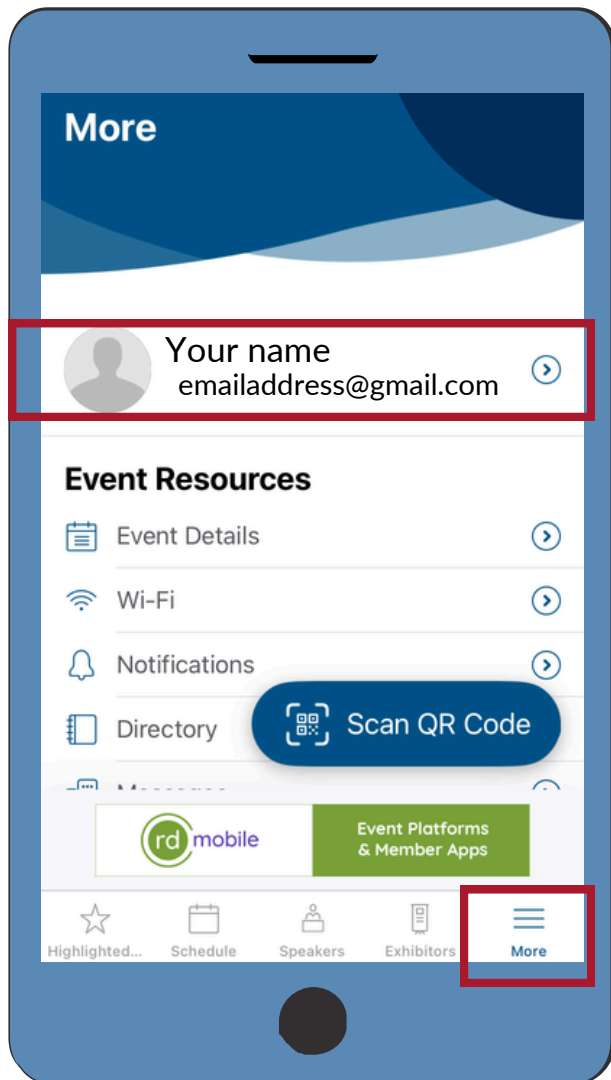

# MOBILE MEETING APP

## Instructions to Opt-Out of Social Directory

1. Go to “More” in your Menu items and click on your profile. Then, scroll down to Event Preferences and click “Manage.”

Here, you can choose to turn OFF any social participation options you would like.