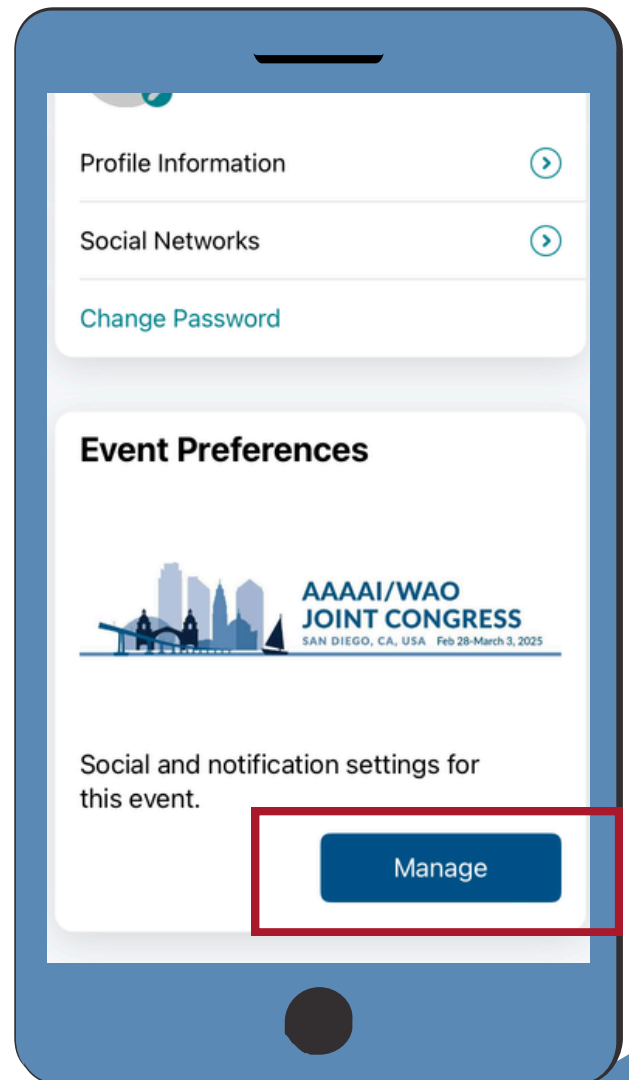

# MOBILE MEETING APP

## Instructions to Opt-Out of Social Directory

1. Go to “More” in your Menu items and click on your profile. Then, scroll down to Event Preferences and click “Manage.”

Here, you can choose to turn OFF any social participation options you would like.